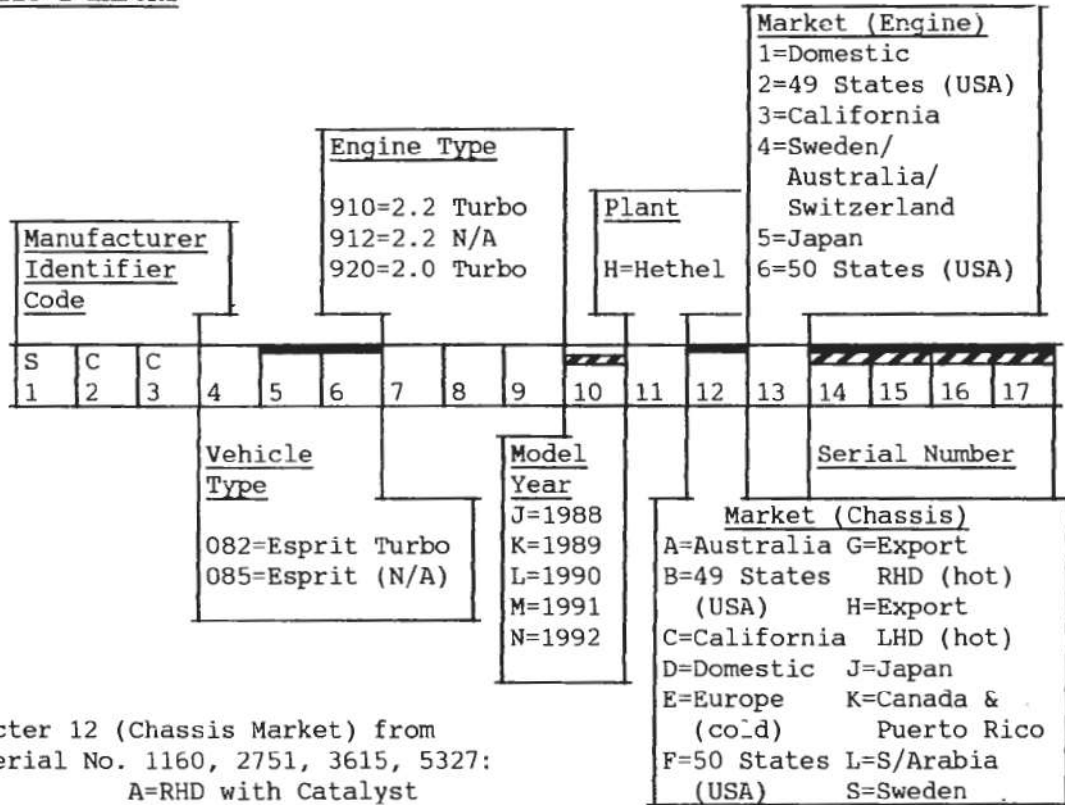

DOMESTIC & EXPORT

Character 12 (Chassis Market) from VIN serial No. 1160, 2751, 3615, 5327:
 A=RHD with Catalyst
 F=LHD with Catalyst
 D=RHD without Catalyst
 H=LHD without Catalyst

USA